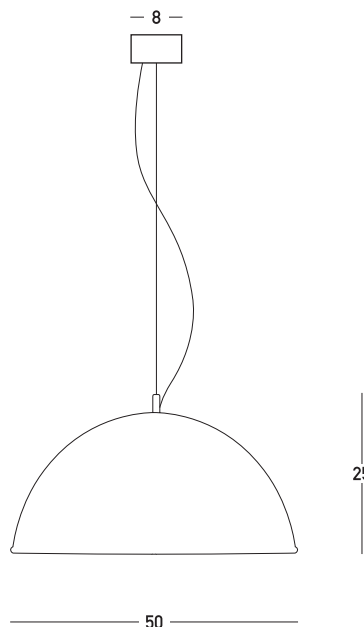

Product Data Sheet

Date: 31/01/2023
www.zambelislights.gr

Code 22197

Color: Corten

Indoor Lighting

Bulb	1x E27
Power	40W MAX
Voltage	220-240V
Operating Frequency	50/60Hz
Dimensions	Ø: 50cm H: 25cm
Base	Ø: 8cm H: 3.5cm
Material	Metal
Special Feature	120cm Fabric Cable Adjustable

Description

Single Pendant light
 made of metal
 painted in corten brown.

5212031000538

www.zambelislights.gr | www.zambelislights.com
