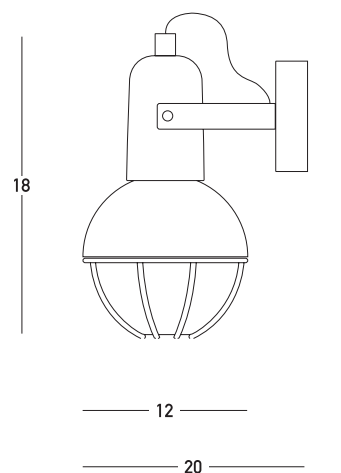

Product Data Sheet

Date: 31/01/2023
www.zambelislights.gr

Code 22193

Color: White

Corten

Indoor Lighting

Bulb	1x E27
Power	40W MAX
Voltage	220-240V
Operating Frequency	50/60Hz
Dimensions	L: 20cm W: 12cm H: 18cm
Base	Ø: 8cm L: 2cm
Material	Metal-Clay

Description

Indoor Sconce
 made of metal and clay
 painted in corten brown with
 white clay details.

5212031000514

www.zambelislights.gr | www.zambelislights.com