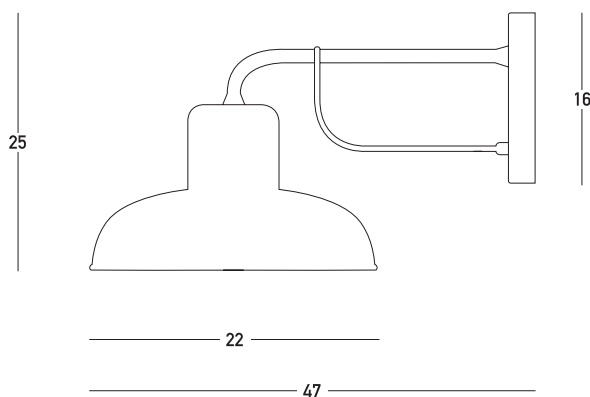

## Indoor Lighting

Bulb	1x E27
Power	40W MAX
Voltage	220-240V
Operating Frequency	50/60Hz
Dimensions	Ø: 22cm L: 47cm H: 25cm
Base	L: 2.5cm W: 8cm H: 16cm
Material	Metal

## Description

Indoor Sconce made of metal,  
in bronze paint.

5212031000484