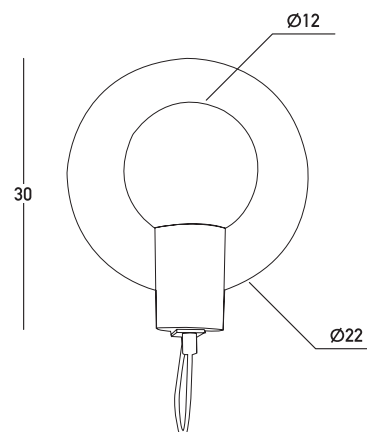

Product Data Sheet

Date: 12/01/2023
www.zambelislights.gr

Code 22189

Color: Painted Bronze

Painted Gold

Indoor Lighting

Bulb	1x G9 LED
Power	9W MAX
Voltage	220-240V
Operating Frequency	50/60Hz
Dimensions	Ø: 22cm L: 16cm H: 30cm
Opal Glass	Ø: 12cm
Material	Metal-Aluminum-Opal Glass
Special Feature	IP20

Description

Indoor Sconce
 made of metal, aluminum and white opal glass
 in painted bronze with
 painted gold details.

5212031000477

www.zambelislights.gr | www.zambelislights.com