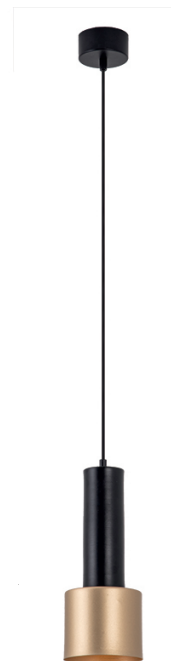

Product Data Sheet

Date: 31/01/2023
www.zambelislights.gr

Code 22184

Color: Sandy Black

Painted Gold

Indoor Lighting

Bulb	1x GU10
Power	25W MAX
Voltage	220-240V
Operating Frequency	50/60Hz
Dimensions	Ø: 12cm H: 30cm
Base	Ø: 8cm H: 3.5cm
Material	Metal-Aluminum
Special Feature	200cm Fabric Cable Adjustable

Description

Single Pendant light
 made of metal and aluminum,
 in a sandy black finish and gold paint.

5212031000422

www.zambelislights.gr | www.zambelislights.com