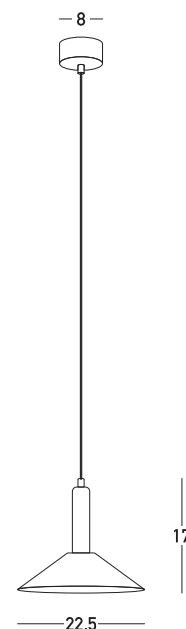

## Product Data Sheet

Date: 10/01/2023  
[www.zambelislights.gr](http://www.zambelislights.gr)

Code 22183

Color: Sandy Black

### Indoor Lighting

Power	7W
Voltage	220-240V
Operating Frequency	50/60Hz
Color Temperature	3000K
Lumen	840Lm
Cri	80
Dimensions	Ø: 22.5cm H: 17cm
Base	Ø: 8cm H: 3.5cm
Non Dimmable	
Material	Metal-Aluminum
Special Feature	200cm Fabric Cable Adjustable

### Description

Single Pendant LED light  
 made of metal and aluminum,  
 in a sandy black shade.

[www.zambelislights.gr](http://www.zambelislights.gr) | [www.zambelislights.com](http://www.zambelislights.com)