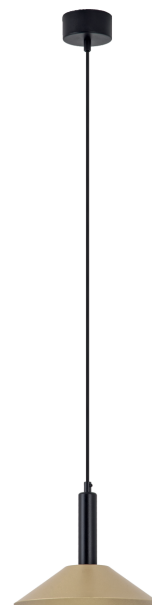

Product Data Sheet

Date: 10/01/2023
www.zambelislights.gr

Code 22182

Color: Sandy Black

Painted Gold

Indoor Lighting

Power	7W
Voltage	220-240V
Operating Frequency	50/60Hz
Color Temperature	3000K
Lumen	840Lm
Cri	80
Dimensions	Ø: 22.5cm H: 17cm
Base	Ø: 8cm H: 3.5cm
Non Dimmable	
Material	Metal-Aluminum
Special Feature	200cm Fabric Cable Adjustable

Description

Single pendant LED light
 made of metal and aluminum,
 in sandy black shade and gold paint.

www.zambelislights.gr | www.zambelislights.com

5212031000408