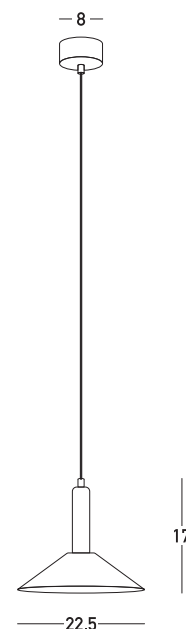

Product Data Sheet

Date: 10/01/2023
www.zambelislights.gr

Code 22182

Color: Sandy Black

Painted Gold

Indoor Lighting

Power	7W
Voltage	220-240V
Operating Frequency	50/60Hz
Color Temperature	3000K
Lumen	840Lm
Cri	80
Dimensions	Ø: 22.5cm H: 17cm
Base	Ø: 8cm H: 3.5cm
Non Dimmable	
Material	Metal-Aluminum
Special Feature	200cm Fabric Cable Adjustable

Description

Single pendant LED light
 made of metal and aluminum,
 in sandy black shade and gold paint.

www.zambelislights.gr | www.zambelislights.com

5212031000408