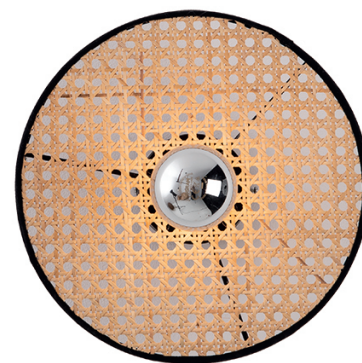

Product Data Sheet

Date: 30/01/2023
www.zambelislights.gr

Code 22175

Color: Natural

Sandy Black

Indoor Lighting

Bulb	1x E27 LED
Power	20W MAX
Voltage	220-240V
Operating Frequency	50/60Hz
Dimensions	Ø: 25cm H: 11.5cm
Base	Ø: 8cm L: 2.5cm
Material	Metal-Bush

Description

Indoor Sconce
 made of metal and knitted from bush
 in a sandy black finishing and
 natural knitted bush.

25

5212031000330

www.zambelislights.gr | www.zambelislights.com
