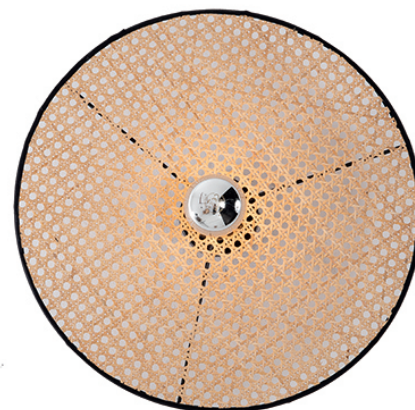

Product Data Sheet

Date: 30/01/2023
www.zambelislights.gr

Code 22174

Color: Natural

Sandy Black

Indoor Lighting

Bulb	1x E27 LED
Power	20W MAX
Voltage	220-240V
Operating Frequency	50/60Hz
Dimensions	Ø: 40cm H: 11.5cm
Base	Ø: 8cm L: 2.5cm
Material	Metal-Bush

Description

Indoor Sconce
 made of metal and knitted from bush
 in a sandy black finishing and
 natural knitted bush.

40

5212031000323

www.zambelislights.gr | www.zambelislights.com
