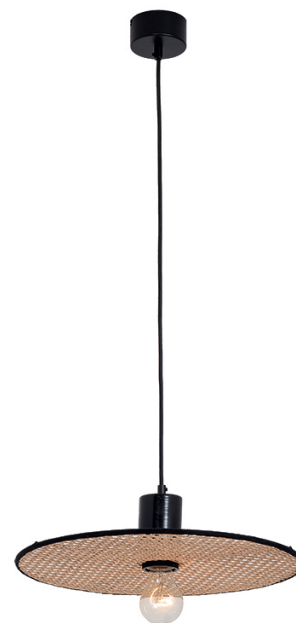

## Product Data Sheet

Date: 30/01/2023  
[www.zambelislights.gr](http://www.zambelislights.gr)

Code 22173

Color: Natural

Sandy Black

### Indoor Lighting

Bulb	1x E27 LED
Power	20W MAX
Voltage	220-240V
Operating Frequency	50/60Hz
Dimensions	Ø: 40cm H: 10cm
Base	Ø: 8cm H: 3.5cm
Material	Metal-Bush
Special Feature	200cm Black Fabric Cable Adjustable

### Description

Single Pendant light  
 made of metal and knitted from bush  
 in a sandy black finishing and  
 natural bush knitted.

[www.zambelislights.gr](http://www.zambelislights.gr) | [www.zambelislights.com](http://www.zambelislights.com)