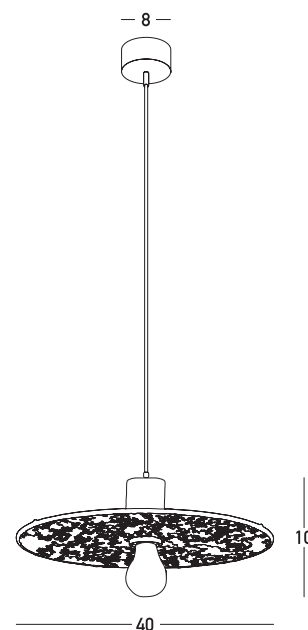

Description

Single Pendant light
made of metal and knitted from bush
in a sandy black finishing and
natural bush knitted.