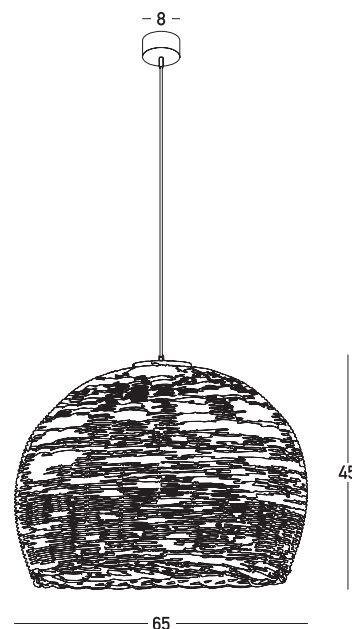

Product Data Sheet

Date: 30/01/2023
www.zambelislights.gr

Code 22172

Color: Brown

Sandy Black

Indoor Lighting

Bulb	1x E27 LED
Power	20W MAX
Voltage	220-240V
Operating Frequency	50/60Hz
Dimensions	Ø: 65cm H: 45cm
Base	Ø: 8cm H: 3.5cm
Material	Metal-Bamboo
Special Feature	200cm Black Fabric Cable Adjustable

Description

Single Pendant light
 made of metal and knitted bamboo,
 in a sandy black finishing and
 brown knitted bamboo.

5212031000309

www.zambelislights.gr | www.zambelislights.com