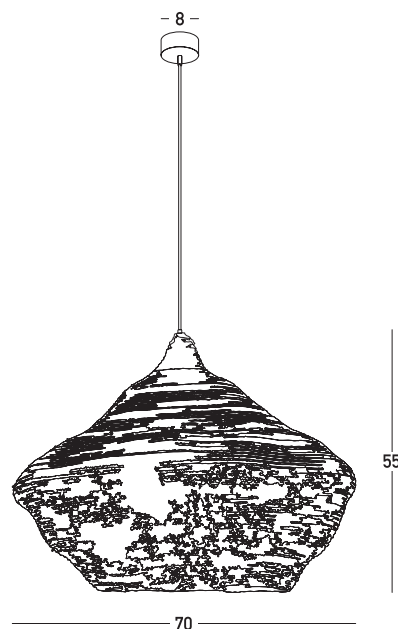

Product Data Sheet

Date: 30/01/2023
www.zambelislights.gr

Code 22170

Color: Black

Sandy Black

Indoor Lighting

Bulb	1x E27 LED
Power	20W MAX
Voltage	220-240V
Operating Frequency	50/60Hz
Dimensions	Ø: 70cm H: 55cm
Base	Ø: 8cm H: 3.5cm
Material	Metal-Braided Wheat
Special Feature	200cm Black Fabric Cable Adjustable

Description

Single Pendant light made of metal and knitted wheat, in a sandy black finishing and black knitted wheat.

5212031000286

www.zambelislights.gr | www.zambelislights.com