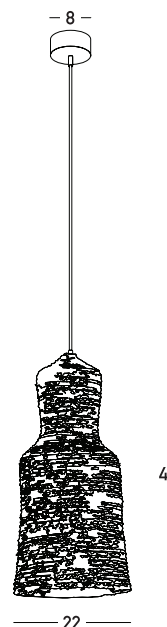

## Product Data Sheet

Date: 30/01/2023  
[www.zambelislights.gr](http://www.zambelislights.gr)

Code 22168

Color: Natural

Sandy Black

### Indoor Lighting

Bulb	1x E27 LED
Power	20W MAX
Voltage	220-240V
Operating Frequency	50/60Hz
Dimensions	Ø: 22cm H: 45cm
Base	Ø: 8cm H: 3.5cm
Material	Metal-Braided Wheat
Special Feature	200cm Black Fabric Cable Adjustable

### Description

Single Pendant light  
 made of metal and knitted wheat,  
 in a sandy black finishing and  
 natural knitted wheat.

5212031000262

[www.zambelislights.gr](http://www.zambelislights.gr) | [www.zambelislights.com](http://www.zambelislights.com)