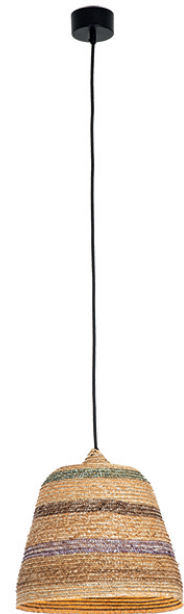

Product Data Sheet

Date: 30/01/2023
www.zambelislights.gr

Code 22164

Color: Natural

Sandy Black

Indoor Lighting

Bulb	1x E27 LED
Power	20W MAX
Voltage	220-240V
Operating Frequency	50/60Hz
Dimensions	Ø: 30cm H: 30cm
Base	Ø: 8cm H: 3.5cm
Material	Metal-Braided Wheat
Special Feature	200cm Black Fabric Cable Adjustable

Description

Single Pendant light
 made of metal and knitted wheat,
 in a sandy black finishing and
 natural knitted wheat with colored details.