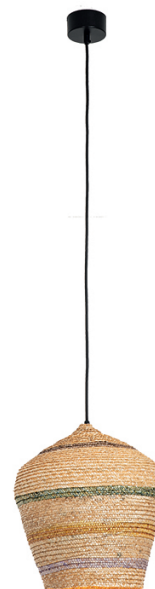

Product Data Sheet

Date: 30/01/2023
www.zambelislights.gr

Code 22163

Color: Natural

Sandy Black

Indoor Lighting

Bulb	1x E27 LED
Power	20W MAX
Voltage	220-240V
Operating Frequency	50/60Hz
Dimensions	Ø: 25cm H: 30cm
Base	Ø: 8cm H: 3.5cm
Material	Metal-Braided Wheat
Special Feature	200cm Black Fabric Cable Adjustable

Description

Single Pendant light
 made of metal and knitted wheat,
 in a sandy black finishing and
 natural knitted wheat with colored details.

5212031000231

www.zambelislights.gr | www.zambelislights.com