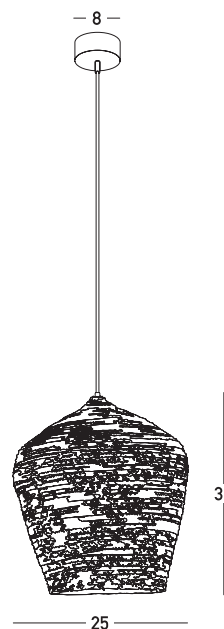

Product Data Sheet

Date: 30/01/2023
www.zambelislights.gr

Code 22163

Color: Natural

Sandy Black

Indoor Lighting

Bulb	1x E27 LED
Power	20W MAX
Voltage	220-240V
Operating Frequency	50/60Hz
Dimensions	Ø: 25cm H: 30cm
Base	Ø: 8cm H: 3.5cm
Material	Metal-Braided Wheat
Special Feature	200cm Black Fabric Cable Adjustable

Description

Single Pendant light
 made of metal and knitted wheat,
 in a sandy black finishing and
 natural knitted wheat with colored details.

5212031000231

www.zambelislights.gr | www.zambelislights.com