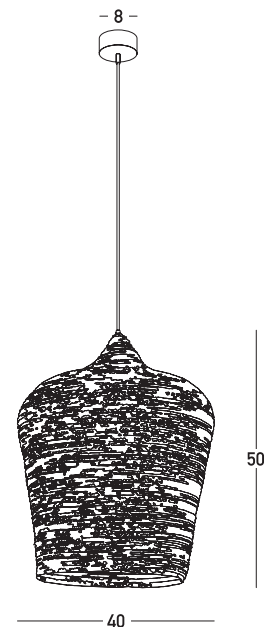

Product Data Sheet

Date: 30/01/2023
www.zambelislights.gr

Code 22162

Color: Natural

Sandy Black

Indoor Lighting

Bulb	1x E27 LED
Power	20W MAX
Voltage	220-240V
Operating Frequency	50/60Hz
Dimensions	Ø: 40cm H: 50cm
Base	Ø: 8cm H: 3.5cm
Material	Metal-Braided Wheat
Special Feature	200cm Black Fabric Cable Adjustable

Description

Single Pendant light
 made of metal and knitted wheat,
 in a sandy black finishing and
 natural knitted wheat.

5212031000200

www.zambelislights.gr | www.zambelislights.com