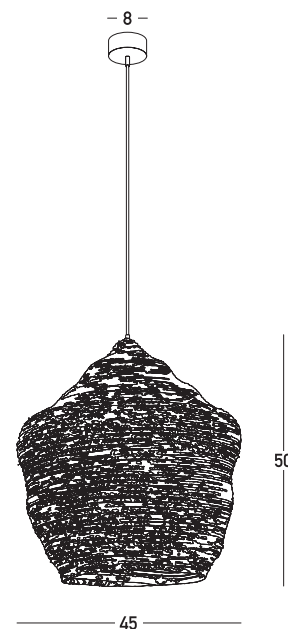

Product Data Sheet

Date: 30/01/2023
www.zambelislights.gr

Code 22161

Color: Natural

Sandy Black

Indoor Lighting

Bulb	1x E27 LED
Power	20W MAX
Voltage	220-240V
Operating Frequency	50/60Hz
Dimensions	Ø: 45cm H: 50cm
Base	Ø: 8cm H: 3.5cm
Material	Metal-Braided Wheat
Special Feature	200cm Black Fabric Cable Adjustable

Description

Single Pendant light
 made of metal and knitted wheat,
 in a sandy black finishing and
 natural knitted wheat.

5212031000194

www.zambelislights.gr | www.zambelislights.com