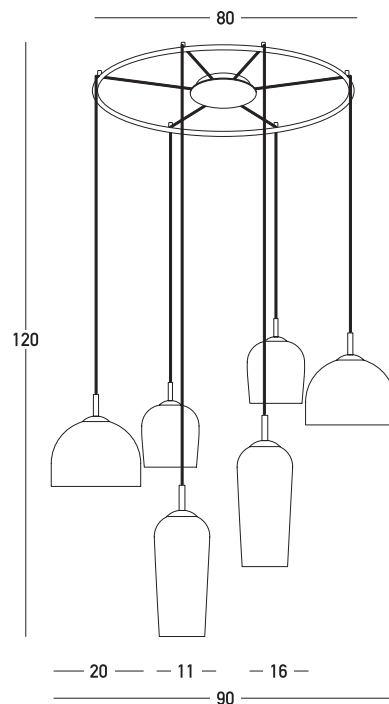

Product Data Sheet

Date: 27/01/2023
www.zambelislights.gr

Code 22160

Color: Painted Gold

Clear Glasses

Indoor Lighting

Bulb	6x E14
Power	40W MAX / Bulb
Voltage	220-240V
Operating Frequency	50/60Hz
Dimensions	Ø: 90cm H: 110cm
Base	Ø: 80cm H: 3cm
	Ø: 20cm H: 3cm
Glasses	Ø: 20cm H: 15cm
	Ø: 16cm H: 17cm
	Ø: 11cm H: 24cm
Material	Metal-Glass
Special Feature	150cm Fabric Cable Adjustable

Description

Pendant light
 made of metal and glass,
 in a painted gold finishing with
 clear glasses.

5212031000187

www.zambelislights.gr | www.zambelislights.com