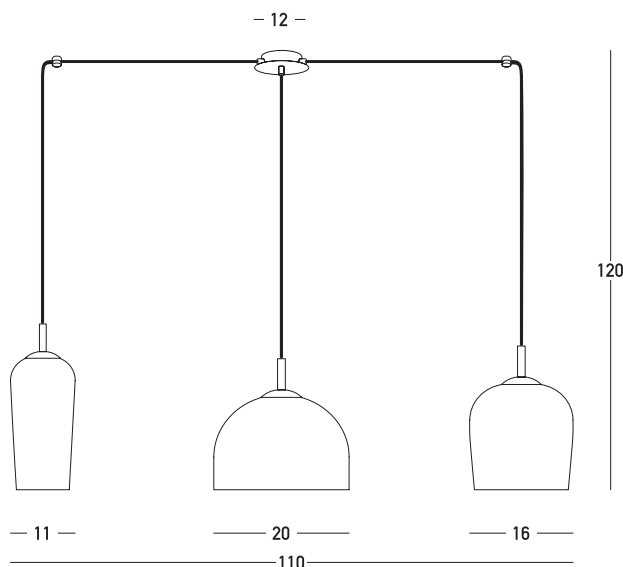

Product Data Sheet

Date: 27/01/2023
www.zambelislights.gr

Code 22158

Color: Painted Gold

Clear Glasses

Indoor Lighting

Bulb	3x E14
Power	40W MAX / Bulb
Voltage	220-240V
Operating Frequency	50/60Hz
Dimensions	Ø: 80cm H: 130cm
Base	Ø: 12cm H: 3cm
Glasses	Ø: 20cm H: 15cm
	Ø: 16cm H: 17cm
	Ø: 11cm H: 24cm
Material	Metal-Glass
Special Feature	150cm Fabric Cable Adjustable

Description

Pendant light in rail arrangement made of metal and glass, in a painted gold finishing with clear glasses.

www.zambelislights.gr | www.zambelislights.com

5212031000170