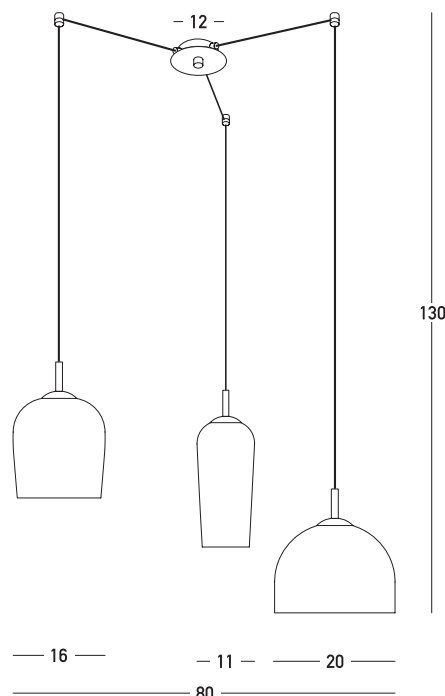

Description

Pendant light made of metal and glass, in a painted gold finishing with clear glasses.

www.zambelislights.gr | www.zambelislights.com

5212031000163