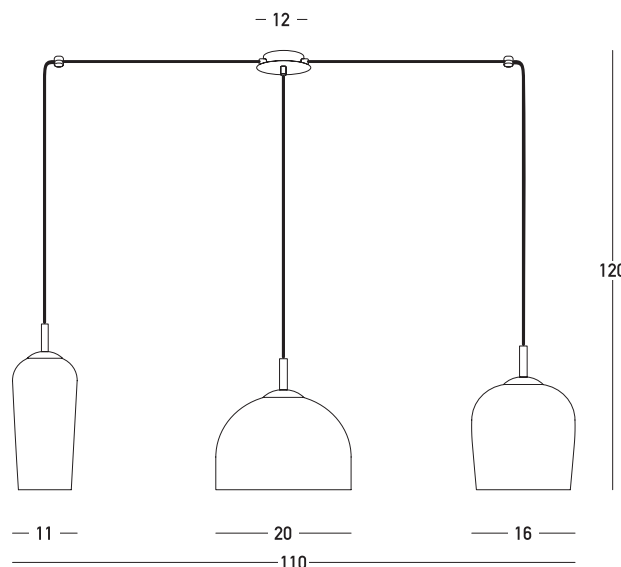

Product Data Sheet

Date: 27/01/2023
www.zambelislights.gr

Code 22155

Color: Black Matte
 Champagne Glasses

Indoor Lighting

Bulb	3x E14
Power	40W MAX / Bulb
Voltage	220-240V
Operating Frequency	50/60Hz
Dimensions	Ø: 80cm H: 130cm
Base	Ø: 12cm H: 3cm
Glasses	Ø: 20cm H: 15cm
	Ø: 16cm H: 17cm
	Ø: 11cm H: 24cm
Material	Metal-Glass
Special Feature	150cm Fabric Cable Adjustable

Description

Pendant light in rail arrangement made of metal and glass, in a black matte finishing with champagne glasses.

www.zambelislights.gr | www.zambelislights.com

5212031000149