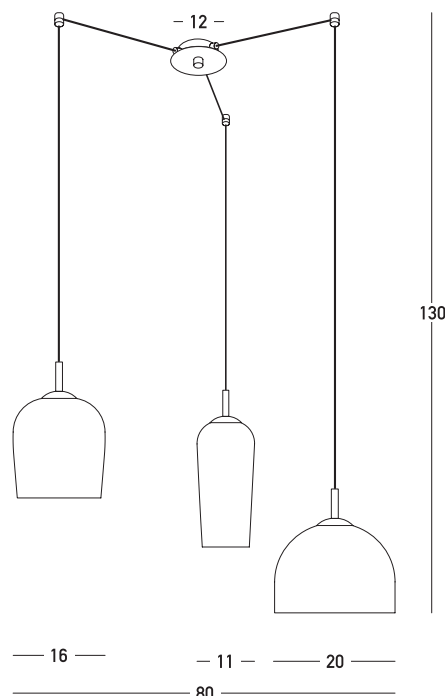

Description

Pendant light
made of metal and glass,
in a black matte finishing with
champagne glasses.

www.zambelislights.gr | www.zambelislights.com

5212031000132