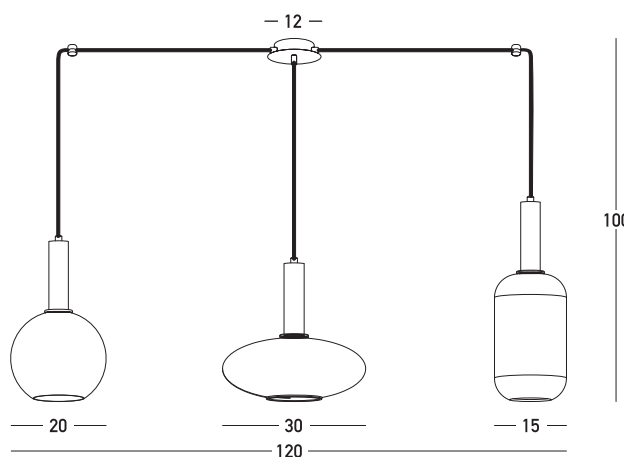

Product Data Sheet

Date: 25/01/2023
www.zambelislights.gr

Code 22151

Color: Sandy Black

Gold Matte

Indoor Lighting

Bulb	3x E27
Power	40W MAX / Bulb
Voltage	220-240V
Operating Frequency	50/60Hz
Dimensions	L: 120cm W: 30cm H: 100cm
Base	Ø: 12cm H: 3cm
Opal Glasses	Ø: 30cm H: 11cm
	Ø: 20cm H: 18cm
	Ø: 15cm H: 28cm
Material	Metal-Opal Glass
Special Feature	150cm Fabric Cable Adjustable

Description

Three-bulbs Pendant light in a rail arrangement made of metal and white opal glasses, in a gold matte finishing with sandy black base.

5212031000101

www.zambelislights.gr | www.zambelislights.com