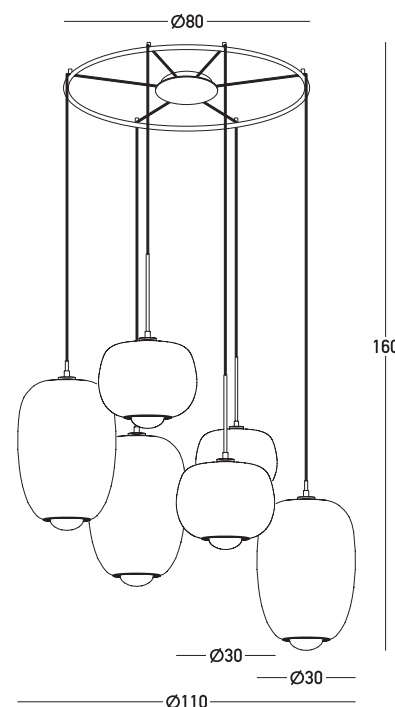

Product Data Sheet

Date: 18/01/2023
www.zambelislights.gr

Code 22147

Color: Sandy Black
 Smoked Glass-Gold Matte

Indoor Lighting

Bulb	6x G9 LED
Power	7W MAX / Bulb
Voltage	220-240V
Operating Frequency	50/60Hz
Dimensions	Ø: 110cm H: 160cm
Base	Ø: 20cm H: 3cm
	Ø: 80cm H: 3cm
Smoked Glasses	Ø: 30cm H: 24cm
	Ø: 30cm H: 43cm
Opal Glasses	Ø: 10.5cm H: 13.5cm
Material	Metal-Smoked Glass Outside Opal Glass Inside
Special Feature	150cm Cable Adjustable

Description

Pendant light
 made of glass and metal,
 in a sandy black finishing with
 gold matte details and
 black smoked glasses outside
 with opal glasses inside.

5212031000064

www.zambelislights.gr | www.zambelislights.com