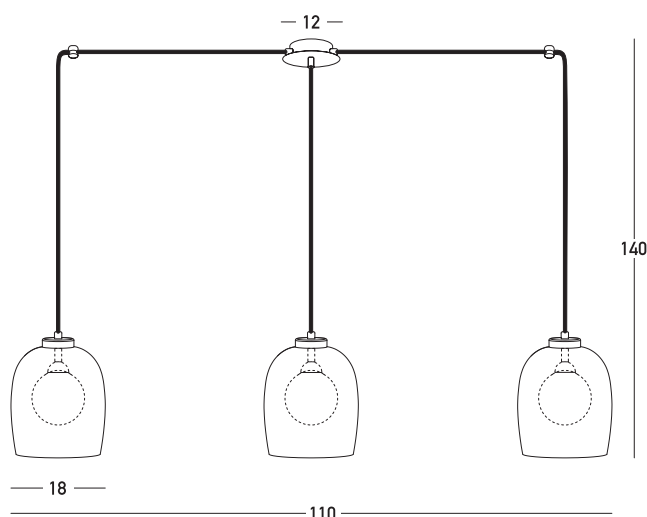

Product Data Sheet

Date: 25/01/2023
www.zambelislights.gr

Code 22146

Color: Smoked Glass

Sandy Black

Indoor Lighting

Bulb	3x G9 LED
Power	5W MAX / Bulb
Voltage	220-240V
Operating Frequency	50/60Hz
Dimensions	L: 110cm W: 18cm H: 140cm
Base	Ø: 12cm H: 3cm
Smoked Glass	Ø: 18cm H: 20cm
Opal Glass	Ø: 10cm
Material	Metal-Smoked Glass Outside Opal Glass Inside
Special Feature	150cm Fabric Cable Adjustable

Description

Pendant light made of glass and metal, in a sandy black finishing and black smoked glasses with white opal glasses inside.

5212031000057

www.zambelislights.gr | www.zambelislights.com