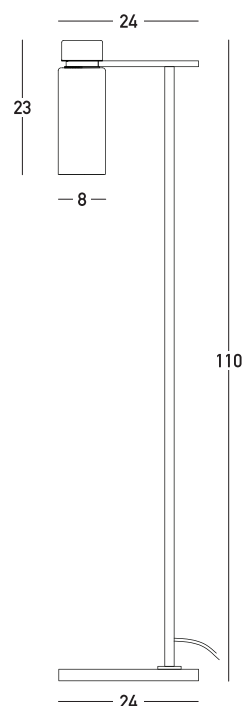

# Product Data Sheet

Date: 18/01/2023  
[www.zambelislights.gr](http://www.zambelislights.gr)

Code 22136

Color: Sandy Black

Antique Brass

## Indoor Lighting

Bulb	1x E14 LED
Power	8W MAX
Voltage	220-240V
Operating Frequency	50/60Hz
Dimensions	L: 24cm W: 24cm H: 110cm
Base	L: 24cm W: 24cm H: 3cm
Glass	Ø: 8cm H: 18.5cm
Material	Metal-Clear Glass-Frost White Glass
Special Feature	150cm Cable Available

## Description

Floor E14 LED light made of metal and glass, in a black matte finishing with antique brass details and frost white glass.

[www.zambelislights.gr](http://www.zambelislights.gr) | [www.zambelislights.com](http://www.zambelislights.com)