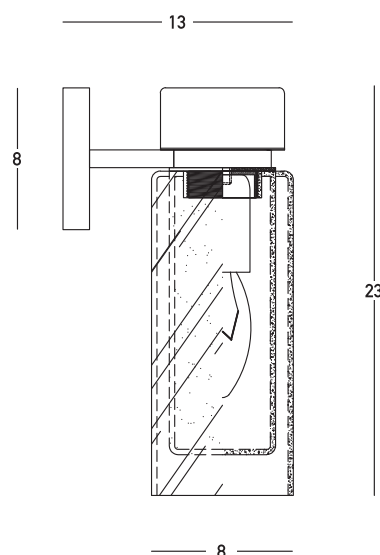

Product Data Sheet

Date: 12/01/2023
www.zambelislights.gr

Code 22135

Color: Sandy Black

Antique Brass

Indoor Lighting

Bulb	1x E14 LED
Power	8W MAX
Voltage	220-240V
Operating Frequency	50/60Hz
Dimensions	L: 13cm W: 8cm H: 23cm
Base	L: 8cm W: 1.5cm H: 8cm
Glass	Ø: 8cm H: 18.5cm
Material	Metal-Clear Glass-Frost White Glass
Special Feature	IP44

Description

Indoor Sconce
 made of metal and glass,
 in black matte shade with
 antique brass (bronze) details and
 clear ice-white glass.

5213010019992

www.zambelislights.gr | www.zambelislights.com