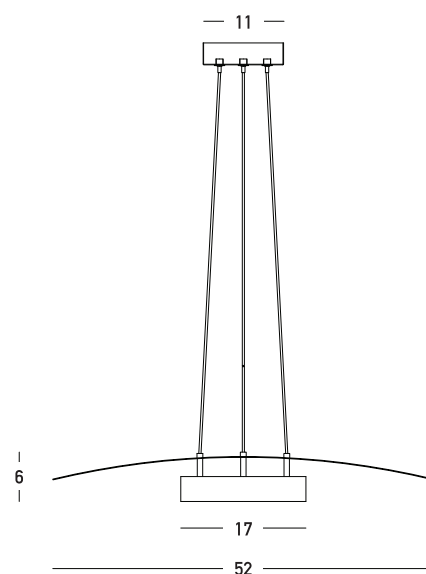

# Product Data Sheet

Date: 17/01/2023  
[www.zambelislights.gr](http://www.zambelislights.gr)

Code 22132

Color: Black Matte

## Indoor Lighting

Power	20W
Voltage	220-240V
Operating Frequency	50/60Hz
Color Temperature	3000K
Lumen	1795Lm
Cri	90
Dimensions	L: 52cm W: 37cm H: 6cm
Base	Ø: 11cm H: 3cm
Non Dimmable	<input checked="" type="checkbox"/>
Material	Metal-Aluminum-Acrylic
Special Feature	150cm Cable Adjustable

## Description

Single pendant LED light made of metal, aluminum and acrylic, in a black matte finishing.

5213010019855