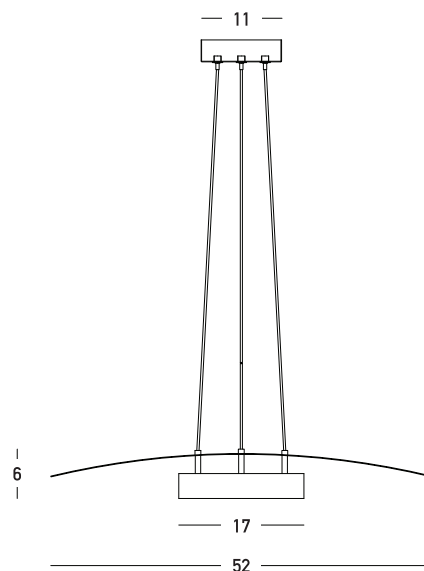

Product Data Sheet

Date: 17/01/2023
www.zambelislights.gr

Code 22131

Color: White Matte

Indoor Lighting

Power	20W
Voltage	220-240V
Operating Frequency	50/60Hz
Color Temperature	3000K
Lumen	1795Lm
Cri	90
Dimensions	L: 52cm W: 37cm H: 6cm
Base	Ø: 11cm H: 3cm
Non Dimmable	
Material	Metal-Aluminum-Acrylic
Special Feature	150cm Cable Adjustable

Description

Single pendant LED light made of metal, aluminum and acrylic, in a white matte finishing.

www.zambelislights.gr | www.zambelislights.com

5213010019848