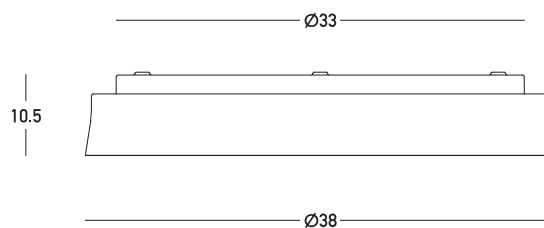

Description

Ceiling LED light made of metal and acrylic, in a black matte finishing.

5213010019817

www.zambelislights.gr | www.zambelislights.com