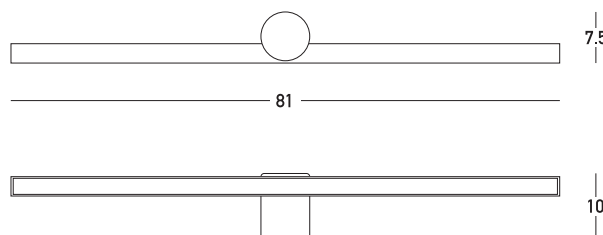

Description

Bathroom LED Sconce
made of metal and acrylic,
in a sandy black shade.

5213010019701

www.zambelislights.gr | www.zambelislights.com