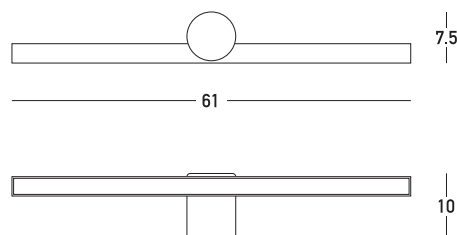

# Product Data Sheet

Date: 12/01/2023  
[www.zambelislights.gr](http://www.zambelislights.gr)

Code 22124

Color: Sandy Black

## Indoor Lighting

Power	10W
Voltage	220-240V
Operating Frequency	50/60Hz
Color Temperature	3000K
Lumen	1538Lm
Cri	81
Dimensions	L: 10cm W: 61cm H: 7.5cm
Base	Ø: 7.5cm L: 10cm
Non Dimmable	<input checked="" type="checkbox"/>
Material	Aluminum-Acrylic
Profile	W: 2.2cm H: 2.5cm
Special Feature	IP54

## Description

Bathroom LED Sconce  
 made of metal and acrylic,  
 in a sandy black shade.

5213010019695