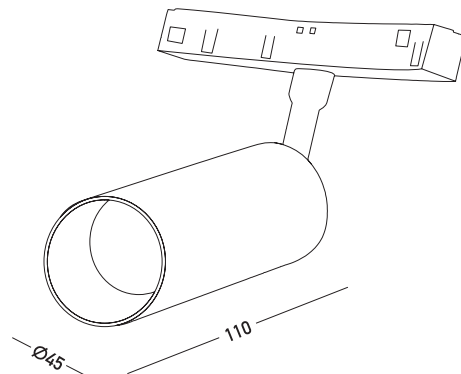

Product Data Sheet

Date: 13/02/2023
www.zambelislights.gr

Code 22106

Color: Sandy Black

Curved Luminaries Ø1200mm

Power	8W
Voltage	48V
Color Temperature	3000K
Lumen	780Lm
Cri	80
Dimensions	Ø: 45mm L: 110mm
Beam Angle	36°
DALI Dimmable	<input type="radio"/>
Material	Aluminum-Acrylic

Description

Magnetic Spot for the 120cm diameter curved magnetic rails (22102 & 22103), LED technology with a total power of 8W, with warm white 3000K lighting in a sandy black finish.

5213010019329

www.zambelislights.gr | www.zambelislights.com