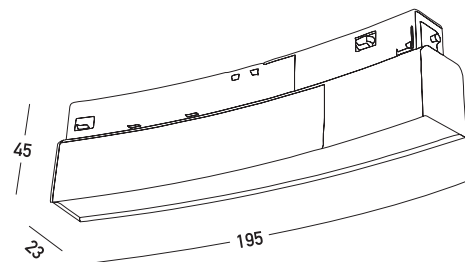

Product Data Sheet

Date: 13/02/2023
www.zambelislights.gr

Code 22105

Color: Sandy Black

Curved Luminaries Ø1200mm

Power	8W
Voltage	48V
Color Temperature	3000K
Lumen	780Lm
Cri	80
Dimensions	L: 195mm W: 23mm H: 45mm
Beam Angle	120°
DALI Dimmable	<input type="radio"/>
Material	Aluminum-Acrylic

Description

Magnetic light fixture for the 120cm diameter curved magnetic rails (22102 & 22103), LED technology with a total power of 8W, with warm white 3000K lighting in a sandy black finish.

5213010019312