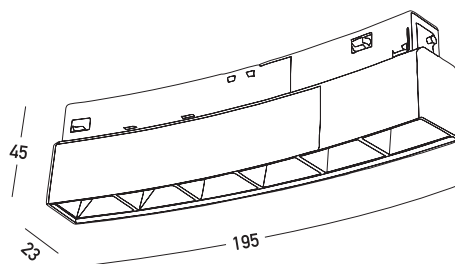

Product Data Sheet

Date: 13/02/2023
www.zambelislights.gr

Code 22104

Color: Sandy Black

Curved Luminaries Ø1200mm

Power	8W
Voltage	48V
Color Temperature	3000K
Lumen	780Lm
Cri	80
Dimensions	L: 195mm W: 23mm H: 45mm
Beam Angle	36°
DALI Dimmable	<input type="radio"/>
Material	Aluminum-Acrylic

Description

Magnetic light fixture for the 120cm diameter curved magnetic rails (22102 & 22103), LED technology with a total power of 8W, with warm white 3000K lighting in a sandy black finish.

5213010019305