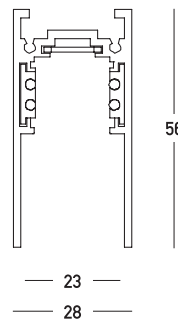

## Surface Curved Track Ø1200mm

Voltage	48V
Dimensions	L: 1252.5mm W: 28mm H: 56mm
Material	Aluminum

## Description

48V Surface Magnetic Curved Rail Ø120cm made of aluminum in a sandy black finish.

5213010019282