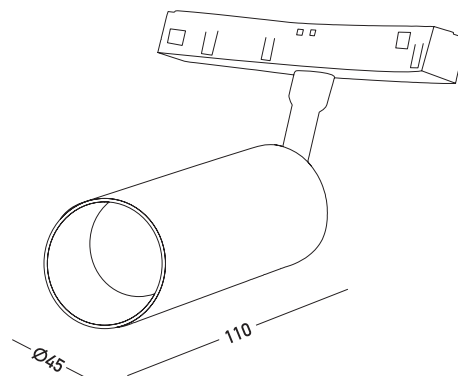

Product Data Sheet

Date: 13/02/2023
www.zambelislights.gr

Code 22101

Color: Sandy Black

Curved Luminaries Ø900mm

Power	8W
Voltage	48V
Color Temperature	3000K
Lumen	780Lm
Cri	80
Dimensions	Ø: 45mm L: 110mm
Beam Angle	36°
DALI Dimmable	<input type="radio"/>
Material	Aluminum-Acrylic

Description

Magnetic Spot for the 90cm diameter curved magnetic rails (22097 & 22098), LED technology with a total power of 8W, with warm white 3000K lighting in a sandy black finish.

5213010019275

www.zambelislights.gr | www.zambelislights.com