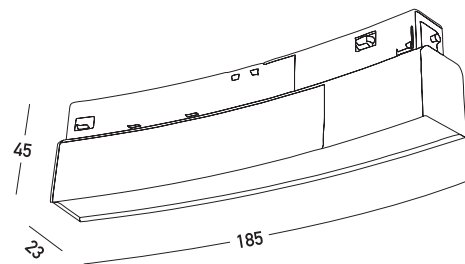

Product Data Sheet

Date: 13/02/2023
www.zambelislights.gr

Code 22100

Color: Sandy Black

Curved Luminaries Ø900mm

Power	8W
Voltage	48V
Color Temperature	3000K
Lumen	780Lm
Cri	80
Dimensions	L: 185mm W: 23mm H: 45mm
Beam Angle	120°
DALI Dimmable	<input type="radio"/>
Material	Aluminum-Acrylic

Description

Magnetic light fixture for the 90cm diameter curved magnetic rails (22097 & 22098), LED technology with a total power of 8W, with warm white 3000K lighting in a sandy black finish.

5213010019268