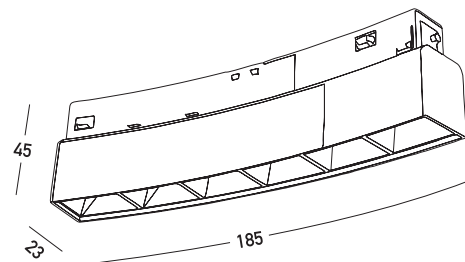

Product Data Sheet

Date: 13/02/2023
www.zambelislights.gr

Code 22099

Color: Sandy Black

Curved Luminaries Ø900mm

Power	8W
Voltage	48V
Color Temperature	3000K
Lumen	780Lm
Cri	80
Dimensions	L: 185mm W: 23mm H: 45mm
Beam Angle	36°
DALI Dimmable	<input type="radio"/>
Material	Aluminum-Acrylic

Description

Magnetic light fixture for the 90cm diameter curved magnetic rails (22097 & 22098), LED technology with a total power of 8W, with warm white 3000K lighting in a sandy black finish.

5213010019251