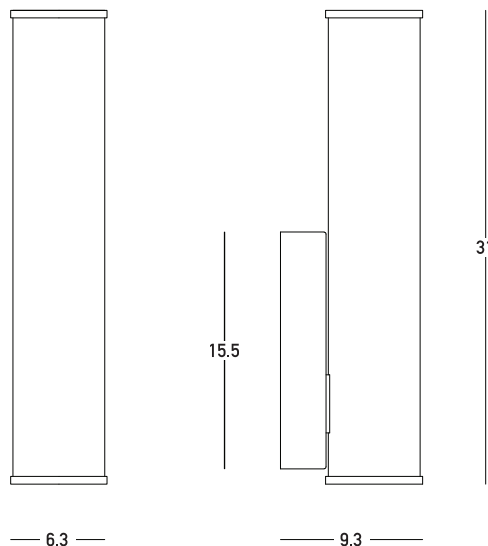

Description

Bathroom LED Sconce
made of metal, aluminum and acrylic,
in a chrome finishing.

5213010019039

www.zambelislights.gr | www.zambelislights.com