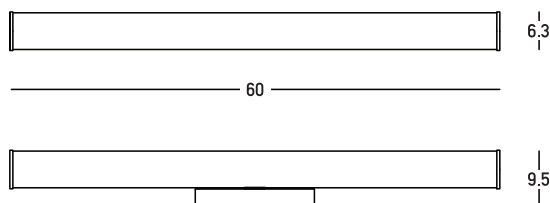

Product Data Sheet

Date: 12/01/2023
www.zambelislights.gr

Code 22085

Color: Chrome

Indoor Lighting

Power	15W
Voltage	220-240V
Operating Frequency	50/60Hz
Color Temperature	3000K
Lumen	1500Lm
Cri	80
Dimensions	L: 9.5cm W: 60cm H: 6.3cm
Base	L: 3cm W: 19.5cm H: 4.5cm
Non Dimmable	
Material	Metal-Aluminum-Acrylic
Special Feature	IP44

Description

Bathroom LED Sconce
 made of metal, aluminum and acrylic,
 in chrome shade.

5213010019015