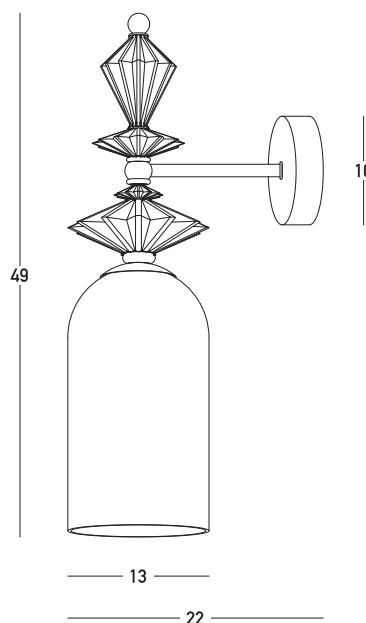

# Product Data Sheet

Date: 25/01/2023  
[www.zambelislights.gr](http://www.zambelislights.gr)

Code 22080

Color: Antique Brass

## Indoor Lighting

Bulb	1x E27
Power	40W MAX
Voltage	220-240V
Operating Frequency	50/60Hz
Dimensions	L: 22cm W: 13cm H: 49cm
Base	Ø: 10cm L: 2.5cm
Opal Glass	Ø: 13cm H: 24cm
Material	Metal-Ceramic-Opal Glass

## Description

Indoor Sconce made of metal and white opal glass with ceramic decorative details, in antique brass finishing.

5213010018957