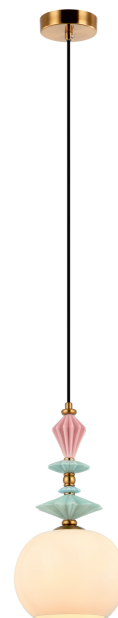

# Product Data Sheet

Date: 25/01/2023  
[www.zambelislights.gr](http://www.zambelislights.gr)

Code 22079

Color: Antique Brass

## Indoor Lighting

|                     |                               |
|---------------------|-------------------------------|
| Bulb                | 1x E27                        |
| Power               | 40W MAX                       |
| Voltage             | 220-240V                      |
| Operating Frequency | 50/60Hz                       |
| Dimensions          | Ø: 21cm H: 41cm               |
| Base                | Ø: 10cm H: 2.5cm              |
| Opal Glass          | Ø: 21cm H: 16cm               |
| Material            | Metal-Ceramic-Opal Glass      |
| Special Feature     | 150cm Fabric Cable Adjustable |

## Description

Single Pendant light  
 made of metal and white opal glass with  
 ceramic decorative details,  
 in antique brass finishing.

5213010018940