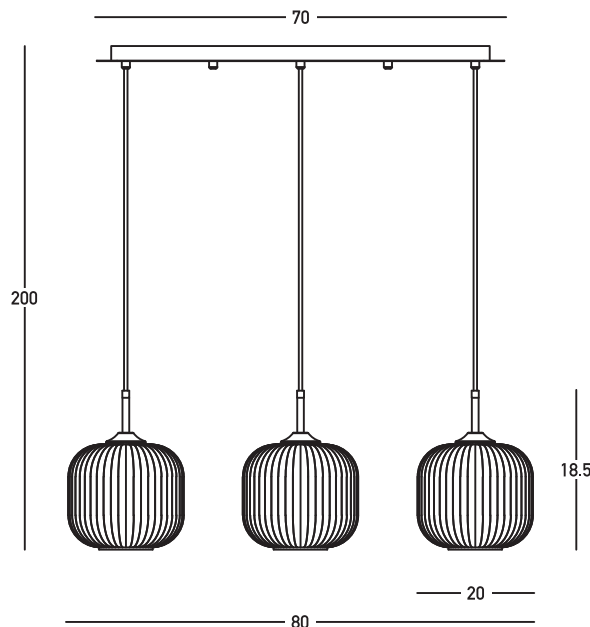

# Product Data Sheet

Date: 27/01/2023  
[www.zambelislights.gr](http://www.zambelislights.gr)

**Code 22074**

Color: Antique Brass  
 Clear, Smoked, Champagne Glass

## Indoor Lighting

Bulb	3x E27
Power	40W MAX / Bulb
Voltage	220-240V
Operating Frequency	50/60Hz
Dimensions	L: 80cm W: 20cm H: 200cm
Base	L: 70cm W: 5cm H: 2.6cm
Glasses	Ø: 20cm H: 18.5cm
Material	Metal-Glass
Special Feature	150cm Fabric Cable Adjustable

## Description

Pendant light in a rail arrangement made of metal and glass, in antique brass fishing with clear glass, smoked glass, champagne glass.

5213010018926