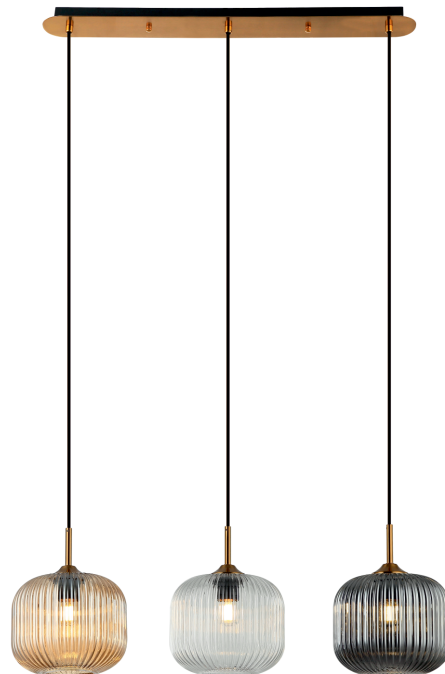

# Product Data Sheet

Date: 27/01/2023  
[www.zambelislights.gr](http://www.zambelislights.gr)

**Code 22074**

Color: Antique Brass  
 Clear, Smoked, Champagne Glass

## Indoor Lighting

Bulb	3x E27
Power	40W MAX / Bulb
Voltage	220-240V
Operating Frequency	50/60Hz
Dimensions	L: 80cm W: 20cm H: 200cm
Base	L: 70cm W: 5cm H: 2.6cm
Glasses	Ø: 20cm H: 18.5cm
Material	Metal-Glass
Special Feature	150cm Fabric Cable Adjustable

## Description

Pendant light in a rail arrangement made of metal and glass, in antique brass fishing with clear glass, smoked glass, champagne glass.

5213010018926