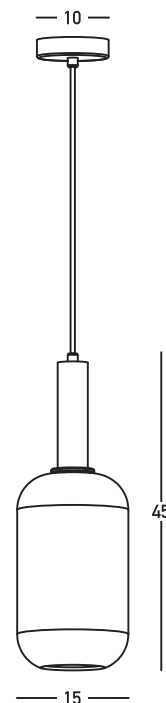

# Product Data Sheet

Date: 25/01/2023  
[www.zambelislights.gr](http://www.zambelislights.gr)

Code 22070

Color: Gold Matte

## Indoor Lighting

Bulb	1x E27
Power	40W MAX
Voltage	220-240V
Operating Frequency	50/60Hz
Dimensions	Ø: 15cm H: 45cm
Base	Ø: 10cm H: 2.5cm
Opal Glass	Ø: 15cm H: 28cm
Material	Metal-Opal Glass
Special Feature	150cm Fabric Cable Adjustable

## Description

Single Pendant light  
made of metal and white opal glass,  
in a gold matte finishing.

5213010018889

[www.zambelislights.gr](http://www.zambelislights.gr) | [www.zambelislights.com](http://www.zambelislights.com)