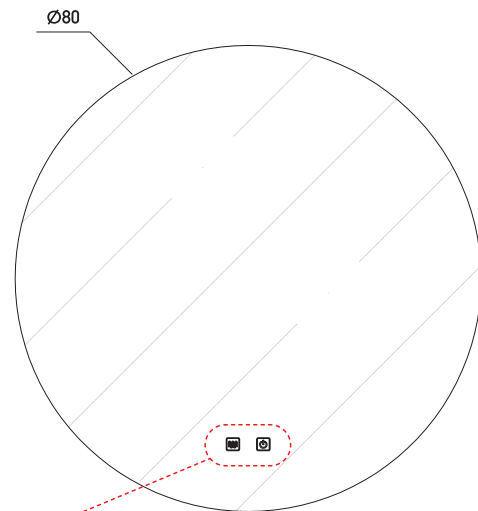

Anti-fog and Back Light
Touch Switches

5213010018865