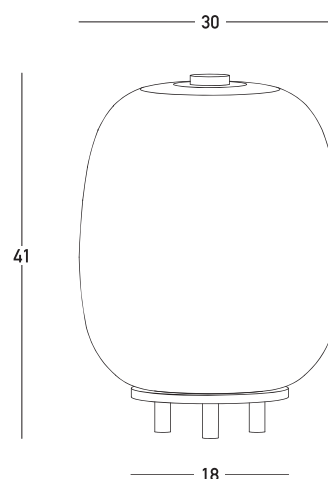

Product Data Sheet

Date: 13/01/2023
www.zambelislights.gr

Code 22066

Color: Smoked Glass

Gold Matte

Indoor Lighting

| | |
|---------------------|---|
| Bulb | 1x G9 LED |
| Power | 7W MAX |
| Voltage | 220-240V |
| Operating Frequency | 50/60Hz |
| Dimensions | Ø: 30cm H: 41cm |
| Smoked Glass | Ø: 30cm H: 35cm |
| Opal Glass | Ø: 10.5cm H: 13.5cm |
| Material | Metal-Smoked Glass Outside Opal Glass Inside |
| Special Feature | 150cm Cable Available |

Description

Table light made of glass and metal, in sandy black shade and transparent black glass (smoked) with white opal glass inside.

5213010018841