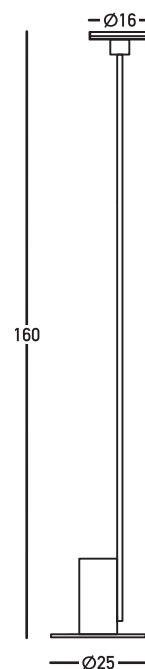

## Product Data Sheet

Date: 01/02/2023  
[www.zambelislights.gr](http://www.zambelislights.gr)

Code 22065

Color: Sandy Black

### Indoor Lighting

Power	12W
Voltage	220-240V
Operating Frequency	50/60Hz
Color Temperature	3000K
Lumen	1200Lm
Cri	80
Dimensions	Ø: 25cm H: 160cm
Base	Ø: 25cm H: 0.5cm
Shade Dimensions	Ø: 16cm H: 2cm
Non Dimmable	<input checked="" type="checkbox"/>
Material	Metal-Acrylic
Special Feature	150cm Cable Available
	Uplight

### Description

Floor Uplight LED light made of metal and acrylic, in a sandy black finish.

[www.zambelislights.gr](http://www.zambelislights.gr) | [www.zambelislights.com](http://www.zambelislights.com)