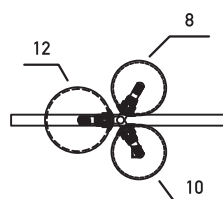

Product Data Sheet

Date: 16/01/2023
www.zambelislights.gr

Code 22064

Color: Sandy Black

Indoor Lighting

LED	20W
Bulb	3x G9 LED
Power	7W MAX / Bulb
Voltage	220-240V
Operating Frequency	50/60Hz
Color Temperature	3000K
Lumen	2600Lm
Cri	80
Dimensions	Ø: 40cm W: 22cm H: 190cm
Base	Ø: 15cm H: 3.5cm
Dimmable Triac	○
Material	Metal-Aluminum-Glass-Silicon
Glasses	Ø: 12cm Ø: 10cm Ø: 8cm
Special Feature	150cm Cable Adjustable
Profile	W: 2cm H: 1cm

Description

Pendant three-bulbs light with LED lighting ring.
 Made of metal, aluminum, glass and silicone,
 in a sandy black finishing.

5213010018827

www.zambelislights.gr | www.zambelislights.com
