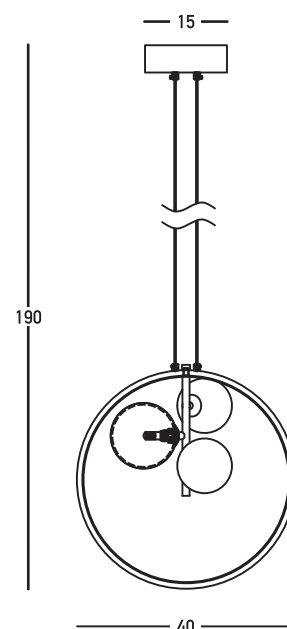

Product Data Sheet

Date: 16/01/2023
www.zambelislights.gr

Code 22064

Color: Sandy Black

Indoor Lighting

LED	20W
Bulb	3x G9 LED
Power	7W MAX / Bulb
Voltage	220-240V
Operating Frequency	50/60Hz
Color Temperature	3000K
Lumen	2600Lm
Cri	80
Dimensions	Ø: 40cm W: 22cm H: 190cm
Base	Ø: 15cm H: 3.5cm
Dimmable Triac	○
Material	Metal-Aluminum-Glass-Silicon
Glasses	Ø: 12cm Ø: 10cm Ø: 8cm
Special Feature	150cm Cable Adjustable
Profile	W: 2cm H: 1cm

Description

Pendant three-bulbs light with LED lighting ring.
 Made of metal, aluminum, glass and silicone,
 in a sandy black finishing.

5213010018827

www.zambelislights.gr | www.zambelislights.com
