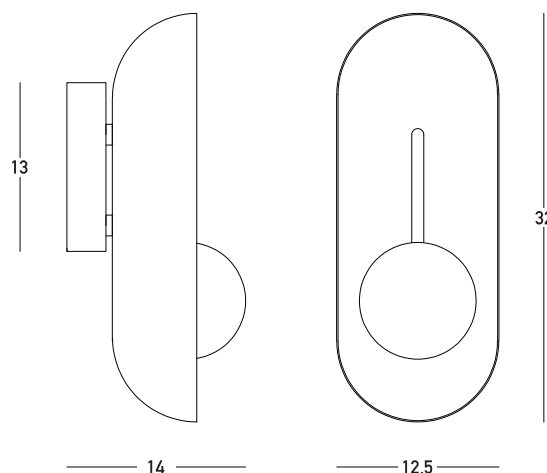

Product Data Sheet

Date: 30/01/2023
www.zambelislights.gr

Code 22059

Color: Painted Gold

Golden Leaf

Indoor Lighting

Bulb	1x G9 LED
Power	7W MAX
Voltage	220-240V
Operating Frequency	50/60Hz
Dimensions	L: 14cm W: 12.5cm H: 32cm
Base	Ø: 13cm H: 3cm
Opal Glass	Ø: 8cm
Material	Metal-Opal Glass

Description

Indoor Sconce
 made of metal and white opal glass,
 in painted gold finishing with
 gold leaf.

5213010018766

www.zambelislights.gr | www.zambelislights.com